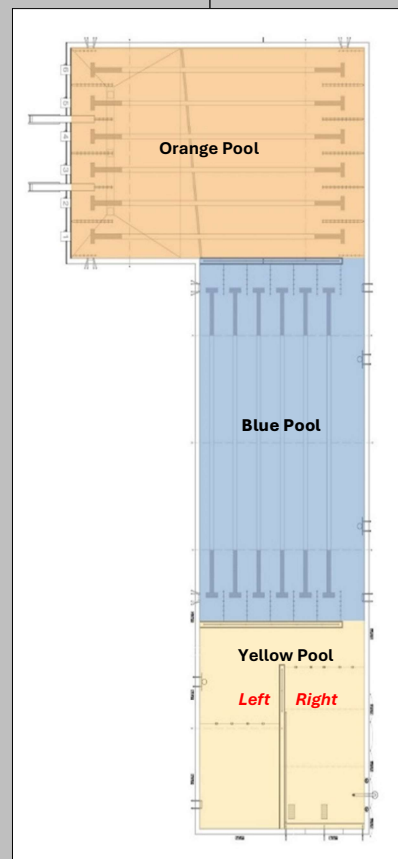

During Lap swim, you are required to share a lane with another swimmer if all lanes are full. This may include circle swimming.